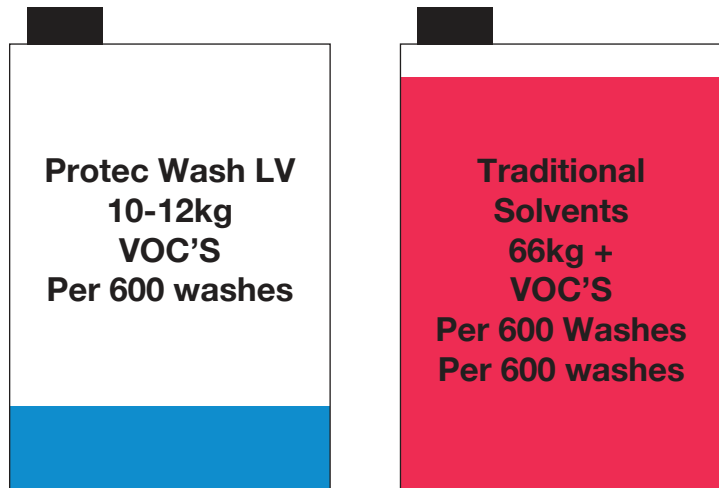

# Protec Wash LV vs Traditional Solvents

## Efficiency

Figures based on average consumption and using Protec LV spray gun cleaner in accordance with guidelines