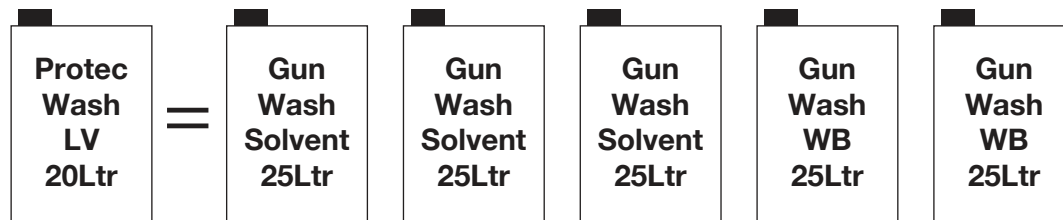

# Protec Wash LV vs Traditional Solvents

## Efficiency

Figures based on average consumption and using Protec LV spray gun cleaner in accordance with guidelines