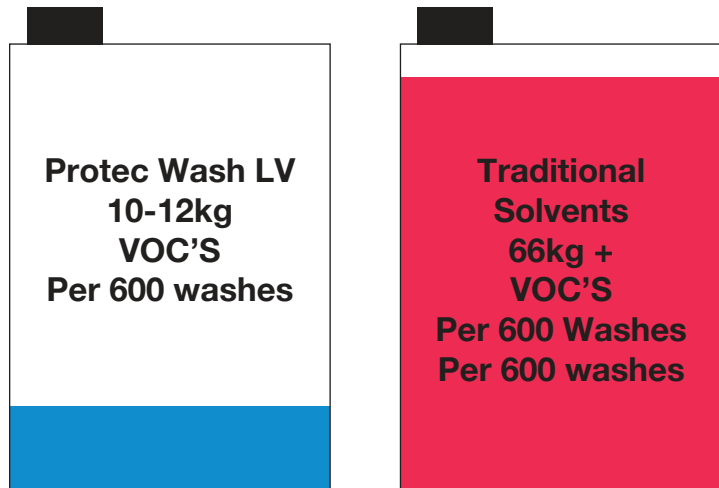

Protec Wash LV vs Traditional Solvents

Efficiency

Figures based on average consumption and using Protec LV spray gun cleaner in accordance with guidelines