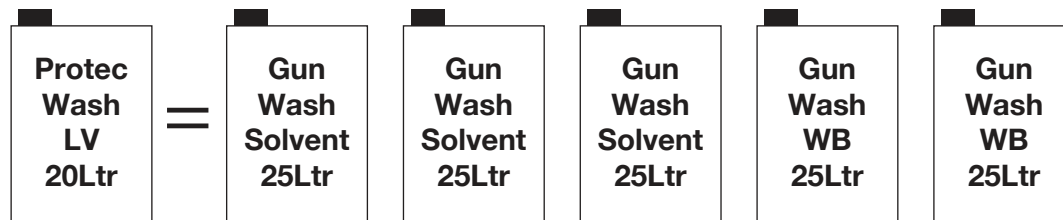

Protec Wash LV vs Traditional Solvents

Efficiency

Figures based on average consumption and using Protec LV spray gun cleaner in accordance with guidelines